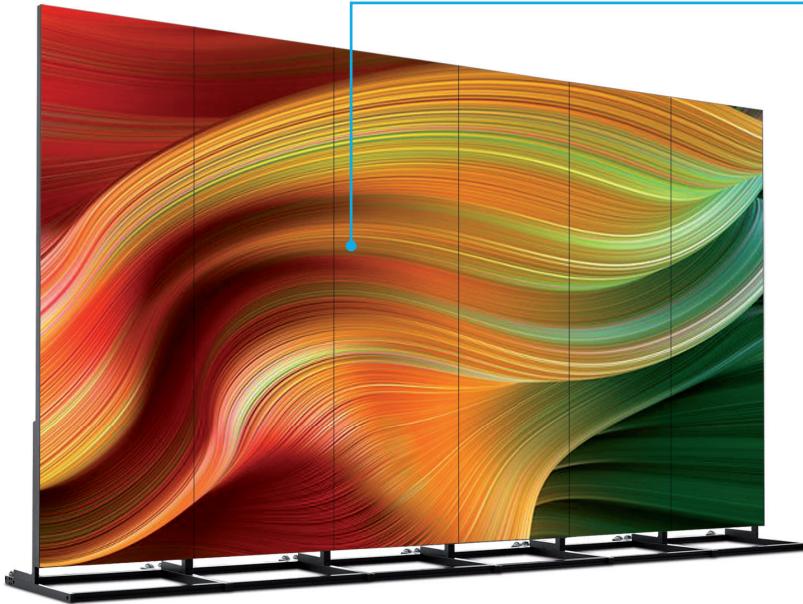

Standing
▽

Hanging
▽

Creative Stitching
▽

LIGHT WEIGHT & ULTRA - THIN

- LIGHTWEIGHT
- THIN FRAME
- EASY TO MOVE

38 KG

▶ EXTERNAL DEVICE COMPATIBLE

Connect the external light sensor to automatically adjust the screen brightness according to the environment