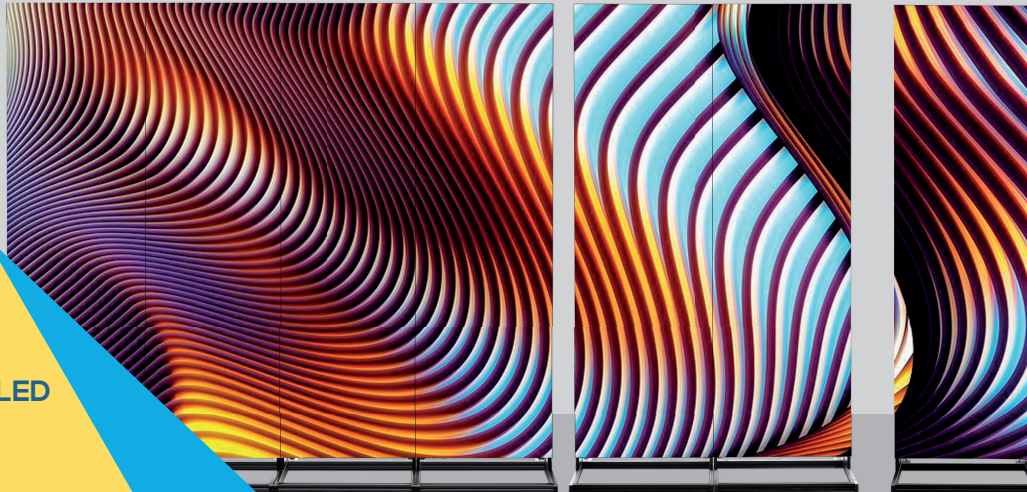

TOTEM Outdoor LED display

Outdoor digital LED
poster
LED banner