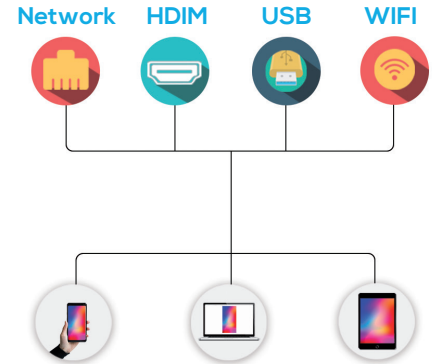

HOSPITAL

RESTAURANTS

SCHOOL

EXHIBITIONS

EVENTS

The whole screen has obtained CE and ROHS certificates and passed the FCC test.

Totem LED display is designed to meet the standard of Europe and the USA.

After you send the program, the LED poster can automatically play video, pictures, text, and other programs once you connect the plug.

SMART CONTROL

- Synchronous And Asynchronous Dual-mode Media
- Real-time Zoom In And Out
- 8 GB Memory
- Supports USB Expansion

▶ MULTIPLE INSTALLATION METHOD

It's easy to adjust the screen size by using different quantity of Portable led posters.

Standing
▽

Hanging
▽

Creative Stitching
▽

LIGHT WEIGHT & ULTRA - THIN

- LIGHTWEIGHT
- THIN FRAME
- EASY TO MOVE

38 KG

▶ EXTERNAL DEVICE COMPATIBLE

Connect the external light sensor to automatically adjust the screen brightness according to the environment