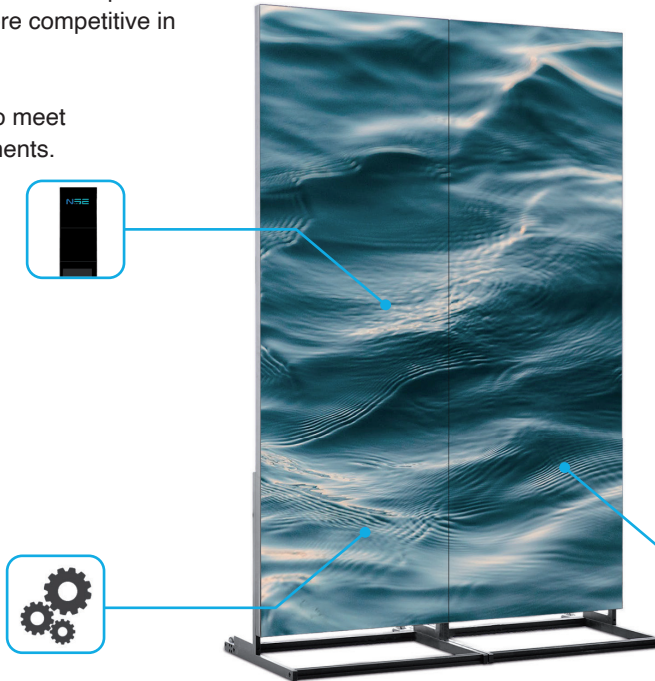

SERVICE

We have a stable supply chain system. Which not only guarantees the product quality but is also more competitive in terms of lead time.

We will do our best to meet your project requirements.

Hot-selling items are always in stock

▼
Customers don't have to wait for more than 10 days of production time.

We have freight forwarders that have cooperated for many years

▼
Give the most cost-effective freight plan faster.

- CUSTOM SIZE
- OPERATING SYSTEM